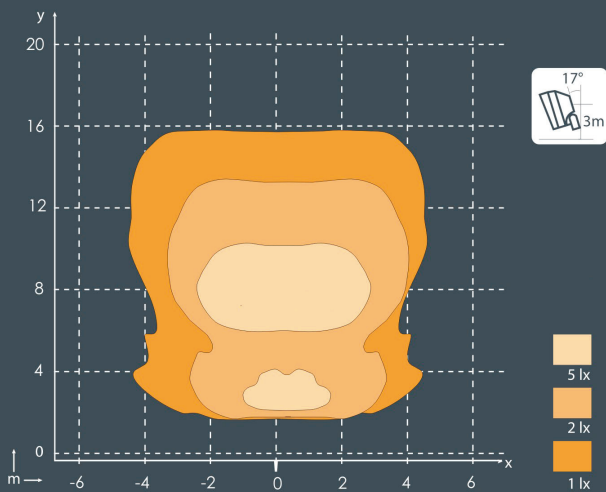

## N25LED - heavy duty LED worklight

The N25LED worklight is designed for applications, where high service life and durability is important in extremely tough conditions.

Its low power consumption and multi-voltage use, combined with superior illumination and extremely long life time, makes the N25LED worklight suitable for most applications in the industry. The N25LED worklight is completely waterproof and shock resistant, which gives the most requiring customer a product that exceeds all expectations.

### N25LED R WideFlood Specifications

Luminous flux:	570 lm
Nominal Voltage:	12 - 80 V DC
Power Consumption:	17 W
Nominal Current at 12V:	1,4 A
Nominal Current at 24V:	0,7 A
Electronics:	Integrated -Epoxy Encapsulated
Connector:	Deutsch DT Series 2 Pin
Mount:	Singel Bolt M10
Shock:	60 G
Lens:	PC
Body:	Aluminium
Weight:	1,0 kg
IP Rating:	IP68
Salt Mist:	ISO9227
EMC:	ISO13766, ISO14982 ISO7637-2, EN12895
Operating Temperature:	-40°C...+50°C