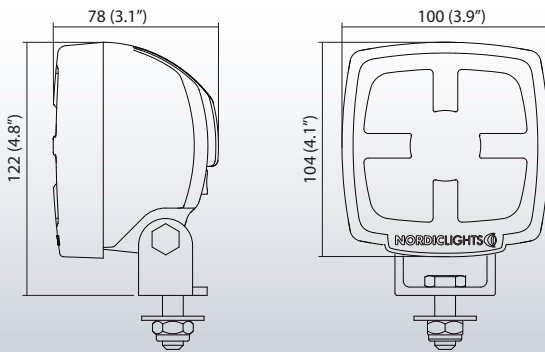

## N25LED - heavy duty LED worklight

The N25LED worklight is designed for applications, where high service life and durability is important in extremely tough conditions.

Its low power consumption and multi-voltage use, combined with superior illumination and extremely long life time, makes the N25LED worklight suitable for most applications in the industry. The N25LED worklight is completely waterproof and shock resistant, which gives the most requiring customer a product that exceeds all expectations.

### N25LED R WideFlood Specifications

Luminous flux:	570 lm
Nominal Voltage:	12 - 80 V DC
Power Consumption:	17 W
Nominal Current at 12V:	1,4 A
Nominal Current at 24V:	0,7 A
Electronics:	Integrated -Epoxy Encapsulated
Connector:	Deutsch DT Series 2 Pin
Mount:	Singel Bolt M10
Shock:	60 G
Lens:	PC
Body:	Aluminium
Weight:	1,0 kg
IP Rating:	IP68
Salt Mist:	ISO9227
EMC:	ISO13766, ISO14982 ISO7637-2, EN12895
Operating Temperature:	-40°C...+50°C