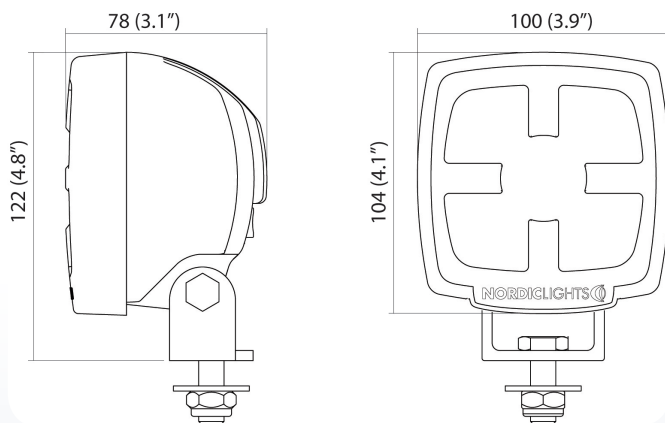

## N25LEDX - Nordic Lights' new N25LED champion!

The new N25LEDX is leading the N25LED work light evolution with its efficiency, life time and quality of light.

The N25LED worklight-series is designed for applications in extremely tough conditions, where high service life and durability is important. Its low power consumption and multi-voltage use, combined with superior illumination and extremely long life time, makes the N25LED worklights suitable for most applications in the industry. The N25LEDX worklight is completely waterproof and shock resistant, which gives the most requiring customer a product that exceeds all expectations.

### N25LEDX Specifications

<b>Theoretical Lumens Output:</b>	1200 lm
<b>Operating Lumens Output:</b>	750 lm
<b>Nominal Voltage:</b>	12 - 80 V DC
<b>Power Consumption:</b>	17 W
<b>Nominal Current at 12V:</b>	1.4 A
<b>Nominal Current at 24V:</b>	0.7 A
<b>Electronics:</b>	Integrated -Epoxy Encapsulated
<b>Connector:</b>	Built-In Deutsch DT Series 2 Pin
	Built-In AMP
<b>Mount:</b>	Singel Bolt M10
<b>Shock:</b>	60 G
<b>Lens:</b>	PC
<b>Body:</b>	Aluminum
<b>Weight:</b>	1.0 kg
<b>IP Rating:</b>	IP68
<b>Salt Mist:</b>	ISO 9227
<b>EMC:</b>	ISO13766, ISO14982
	ISO7637-2, EN12895
<b>Operating Temperature:</b>	-40°C...+50°C