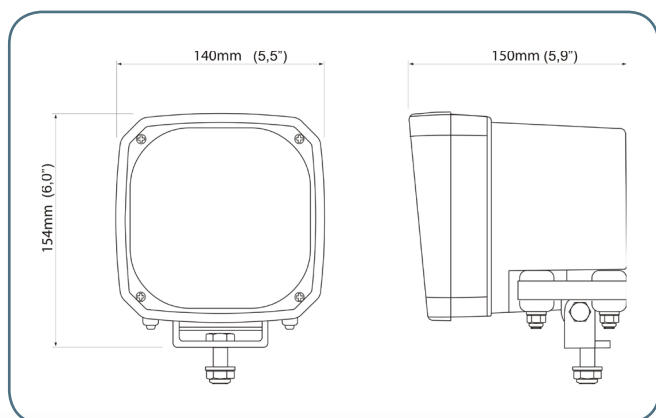

N400HID

The Nordic N400HID has been developed for use in harsh environments. Incorporating an encapsulated ballast, glass fibre reinforced polymer body with Gore membrane vent and a heavy duty steel / anodised aluminium mount.

LIGHTS FOR
HEAVY DUTY

N400 HID Specifications

Bulb :	35W D1S
Voltage :	12V 24V
Input Current :	3.0 A 1.5 A
Ballast :	Integrated
Connector :	Deutsch DT Series 2 Pin
Mount :	Single Bolt M10
Shock :	50 G
Vibration :	15.3 G rms 24 - 2000 Hz
Lens :	Hardened Glass
Body :	Polyamide
Weight :	1.4 kg
IP Rating :	IP68
Salt Mist :	ISO 9227
EMC :	ISO 13766
Operating Temperature :	-40°C to + 85°C
Colour Temperature :	4250 K