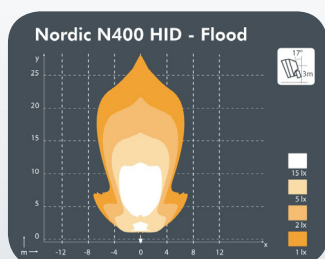

N400HID

The Nordic N400HID has been developed for use in harsh environments. Incorporating an encapsulated ballast, glass fibre reinforced polymer body with Gore membrane vent and a heavy duty steel / anodised aluminium mount.

LIGHTS FOR
HEAVY DUTY

N400 HID Specifications

Bulb :	35W D1S
Voltage :	12V 24V
Input Current :	3.0 A 1.5 A
Ballast :	Integrated
Connector :	Deutsch DT Series 2 Pin
Mount :	Single Bolt M10
Shock :	50 G
Vibration :	15.3 G rms 24 - 2000 Hz
Lens :	Hardened Glass
Body :	Polyamide
Weight :	1.4 kg
IP Rating :	IP68
Salt Mist :	ISO 9227
EMC :	ISO 13766
Operating Temperature :	-40°C to + 85°C
Colour Temperature :	4250 K