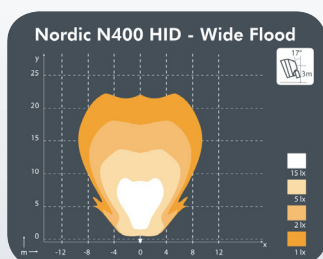

N400HID

The Nordic N400HID has been developed for use in harsh environments. Incorporating an encapsulated ballast, glass fibre reinforced polymer body with Gore membrane vent and a heavy duty steel / anodised aluminium mount.

LIGHTS FOR
HEAVY DUTY

N400 HID Specifications

Bulb :	35W D1S
Voltage :	12V 24V
Input Current :	3.0 A 1.5 A
Ballast :	Integrated
Connector :	Deutsch DT Series 2 Pin
Mount :	Single Bolt M10
Shock :	50 G
Vibration :	15.3 G rms 24 - 2000 Hz
Lens :	Hardened Glass
Body :	Polyamide
Weight :	1.4 kg
IP Rating :	IP68
Salt Mist :	ISO 9227
EMC :	ISO 13766
Operating Temperature :	-40°C to + 85°C
Colour Temperature :	4250 K