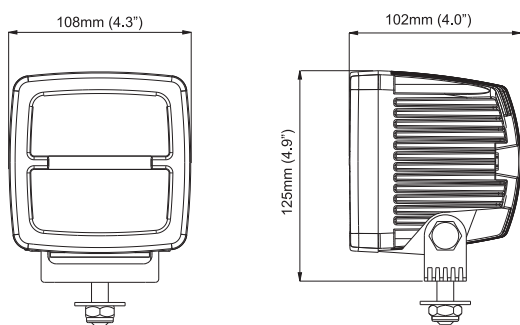

N44 LED G2

The Nordic N44 LED Generation 2 work lamp ensures high durability with low maintenance. Compared with N44 LED G1 it offers **28% improved lumens/Watt efficacy**.