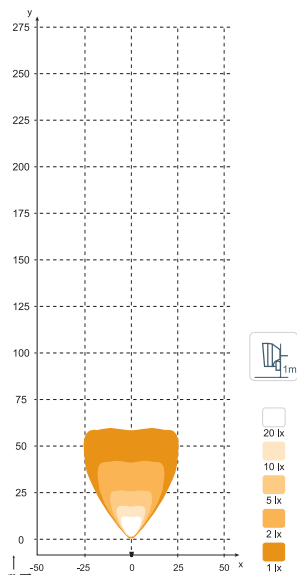

N44 LED G2

The Nordic N44 LED Generation 2 work lamp ensures high durability with low maintenance. Compared with N44 LED G1 it offers **28% improved lumens/Watt efficacy**.

Nordic N44 LED High Beam Gen 2

Nordic N44 LED Low Beam Gen 2

Nordic N44 LED GEN2 - Wide Flood

Nordic N44 LED GEN2 - Flood

N44 LED G2 Specifications

Theoretical Lumens Output:	2900lm
Operating Lumens Output:	1900lm
Colour Temperature:	6000K
Nominal Voltage DC:	12-24V
Input Voltage Range DC:	9-32V
Power Consumption:	35W
Nominal Current at 12V:	3.0A
24V:	1.5A
Electronics:	Integrated
Connector:	Built-in Deutsch
	Built-in AMP
Mount:	Single Bolt M10
Shock:	60G
Vibration:	20Grms 24-2000Hz
Lens:	PC
Body:	Aluminium
Weight:	1.5kg
IP Rating:	IP68
Salt Mist:	ISO 9227 240H
EMC:	ISO 13766, ISO 14982, ISO 7637-2, EN12895
Operating Temperature:	-40°C ... +85°C
	Overheat protected