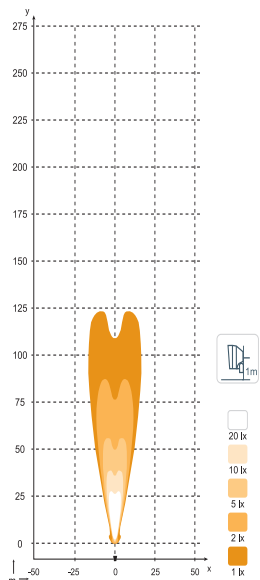

N44 LED G2

The Nordic N44 LED Generation 2 work lamp ensures high durability with low maintenance. Compared with N44 LED G1 it offers **28% improved lumens/Watt efficacy**.

Nordic N44 LED High Beam Gen 2

Nordic N44 LED Low Beam Gen 2

Nordic N44 LED GEN2 - Wide Flood

Nordic N44 LED GEN2 - Flood

N44 LED G2 Specifications

Theoretical Lumens Output:	2900lm
Operating Lumens Output:	1900lm
Colour Temperature:	6000K
Nominal Voltage DC:	12-24V
Input Voltage Range DC:	9-32V
Power Consumption:	35W
Nominal Current at 12V:	3.0A
24V:	1.5A
Electronics:	Integrated
Connector:	Built-in Deutsch
	Built-in AMP
Mount:	Single Bolt M10
Shock:	60G
Vibration:	20Grms 24-2000Hz
Lens:	PC
Body:	Aluminium
Weight:	1.5kg
IP Rating:	IP68
Salt Mist:	ISO 9227 240H
EMC:	ISO 13766, ISO 14982, ISO 7637-2, EN12895
Operating Temperature:	-40°C ... +85°C
	Overheat protected