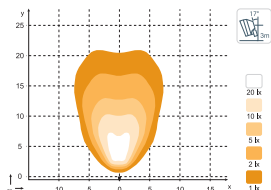

N44 LED G2

The Nordic N44 LED Generation 2 work lamp ensures high durability with low maintenance. Compared with N44 LED G1 it offers **28% improved lumens/Watt efficacy**.

Nordic N44 LED High Beam Gen 2

Nordic N44 LED Low Beam Gen 2

Nordic N44 LED GEN2 - Wide Flood

Nordic N44 LED GEN2 - Flood

N44 LED G2 Specifications

Theoretical Lumens Output:	2900lm
Operating Lumens Output:	1900lm
Colour Temperature:	6000K
Nominal Voltage DC:	12-24V
Input Voltage Range DC:	9-32V
Power Consumption:	35W
Nominal Current at 12V:	3.0A
24V:	1.5A
Electronics:	Integrated
Connector:	Built-in Deutsch
	Built-in AMP
Mount:	Single Bolt M10
Shock:	60G
Vibration:	20Grms 24-2000Hz
Lens:	PC
Body:	Aluminium
Weight:	1.5kg
IP Rating:	IP68
Salt Mist:	ISO 9227 240H
EMC:	ISO 13766, ISO 14982, ISO 7637-2, EN12895
Operating Temperature:	-40°C ... +85°C
	Overheat protected