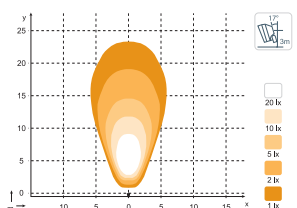

N44 LED G2

The Nordic N44 LED Generation 2 work lamp ensures high durability with low maintenance. Compared with N44 LED G1 it offers **28% improved lumens/Watt efficacy**.

Nordic N44 LED High Beam Gen 2

Nordic N44 LED Low Beam Gen 2

Nordic N44 LED GEN2 - Wide Flood

Nordic N44 LED GEN2 - Flood

N44 LED G2 Specifications

Theoretical Lumens Output:	2900lm
Operating Lumens Output:	1900lm
Colour Temperature:	6000K
Nominal Voltage DC:	12-24V
Input Voltage Range DC:	9-32V
Power Consumption:	35W
Nominal Current at 12V:	3.0A
24V:	1.5A
Electronics:	Integrated
Connector:	Built-in Deutsch
	Built-in AMP
Mount:	Single Bolt M10
Shock:	60G
Vibration:	20Grms 24-2000Hz
Lens:	PC
Body:	Aluminium
Weight:	1.5kg
IP Rating:	IP68
Salt Mist:	ISO 9227 240H
EMC:	ISO 13766, ISO 14982, ISO 7637-2, EN12895
Operating Temperature:	-40°C ... +85°C
	Overheat protected