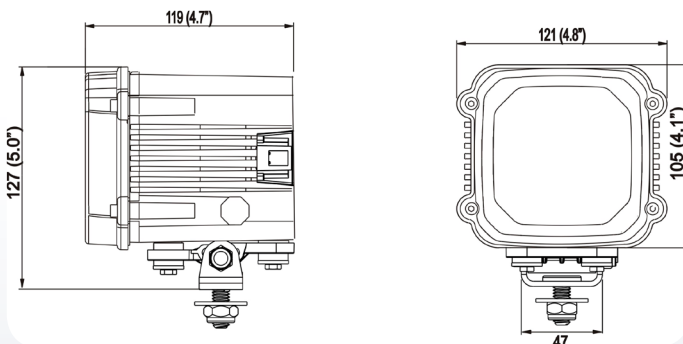

#### N45HID Booster - New 45W ballast

The extremely small and powerful Nordic N45HID Booster with integrated ballast is designed to withstand the rugged requirements of the forestry, mining, agriculture, drilling and earth moving industries. Highly resistant to vibration, shock, water and dust, the N45HID Booster lamp couples Nordic's proven HID output with an all new ultra compact design.

#### N45HID Booster Specifications

<b>Bulb:</b>	Standard D1S
<b>Voltage:</b>	12V 24V
<b>Input current:</b>	4.1 A 2.0A
<b>Ballast:</b>	Integrated
<b>Connector:</b>	Blt-In Deutsch DT Series 2 Pin Deutsch DT Series 2 Pin + Pigtail
<b>Mount:</b>	Singel Bolt M10
<b>Shock:</b>	50 G
<b>Vibration:</b>	15.3 G rms 24 -2000 Hz
<b>Lens:</b>	Hardened Glass
<b>Body:</b>	Aluminum
<b>Weight:</b>	1.1 kg
<b>IP Rating:</b>	IP68
<b>Salt Mist:</b>	ISO 9227
<b>EMC:</b>	ISO13766
<b>Operating Temperature:</b>	-40°C...+85°C
<b>Colour Temperature:</b>	4250K