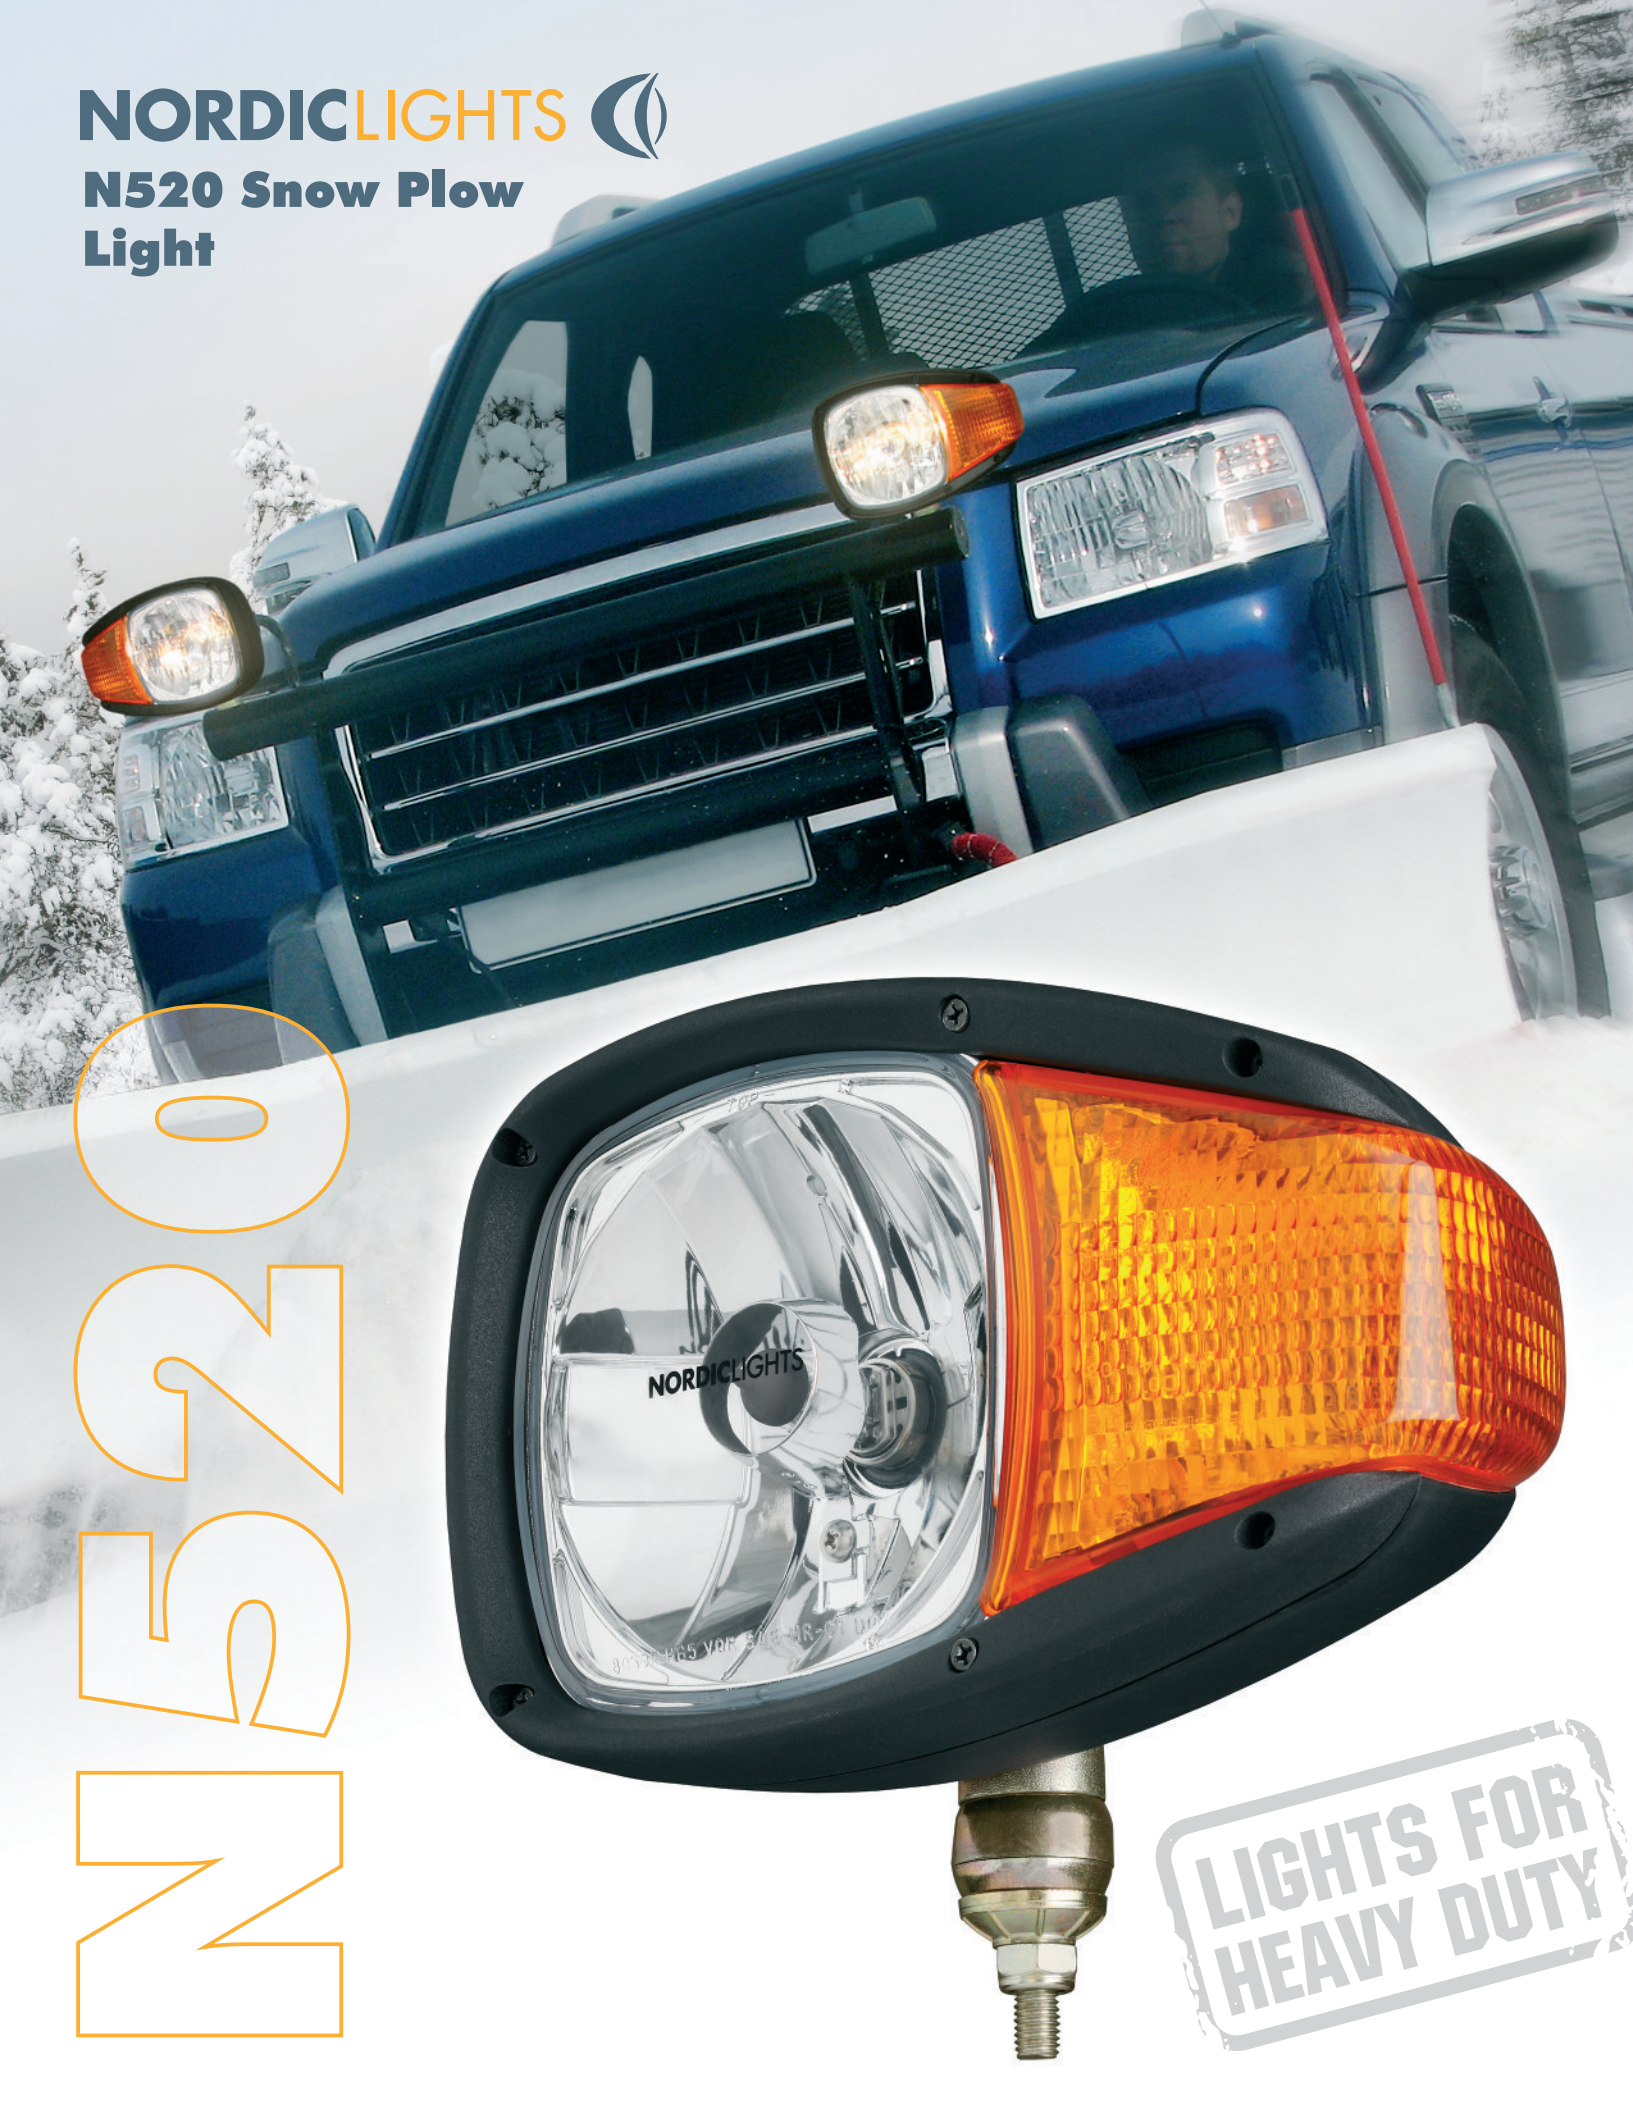

**NORDICLIGHTS** 

**N520 Snow Plow  
Light**

N520

**LIGHTS FOR  
HEAVY DUTY**

# NORDIC N520 Snow Plow Light

The new N520 SAE-approved Snow Plow Light from Nordic Lights has a proven track record in the HD Equipment, D.O.T, Snow Plow, and off road markets. The N520 is built to perform in the most demanding environments.

## N520 Specifications

Approval	SAE
Voltage	12V DC
Mount	Pedestal Mount - Single Bolt M10
Lens	Hardened Glass
Body	Polyamide
Weight	2.2 lb
Operating Temperature	-40° to +185°F
Bulb - Headlight	9007 12V 65/55W HB5 SAE
Bulb - Indicator	P21W 12V BA15s
Bulb - Park	W5W 12V
Connector	Grommet + 6-pin Deutsch harness
952-019U	N520 12V RH-Traffic RIGHT
952-020U	N520 12V RH-Traffic LEFT