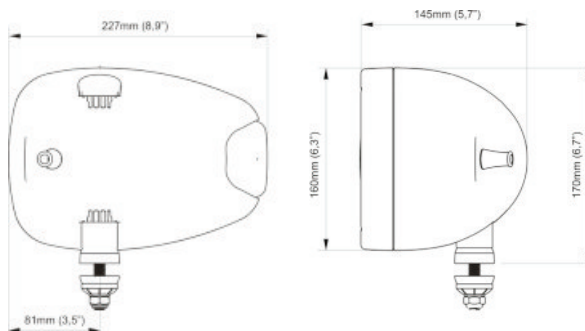

NORDIC N520 Snow Plow Light

The new N520 SAE-approved Snow Plow Light from Nordic Lights has a proven track record in the HD Equipment, D.O.T, Snow Plow, and off road markets. The N520 is built to perform in the most demanding environments.

NORDICLIGHTS

NORDIC LIGHTS N.A. INC.
3375 Gilchrist Road
Mogadore, Ohio 44260
USA
Tel. (+1) 330-594-5973
Fax (+1) 330-294-4924
Toll Free (+1) 866-779-2629

us.orders@nordiclights.com
www.nordiclights.com

N520 Specifications

Approval	SAE
Voltage	12V DC
Mount	Pedestal Mount - Single Bolt M10
Lens	Hardened Glass
Body	Polyamide
Weight	2.2 lb
Operating Temperature	-40° to +185°F
Bulb - Headlight	9007 12V 65/55W HB5 SAE
Bulb - Indicator	P21W 12V BA15s
Bulb - Park	W5W 12V
Connector	Grommet + 6-pin Deutsch harness
952-019U	N520 12V RH-Traffic RIGHT
952-020U	N520 12V RH-Traffic LEFT